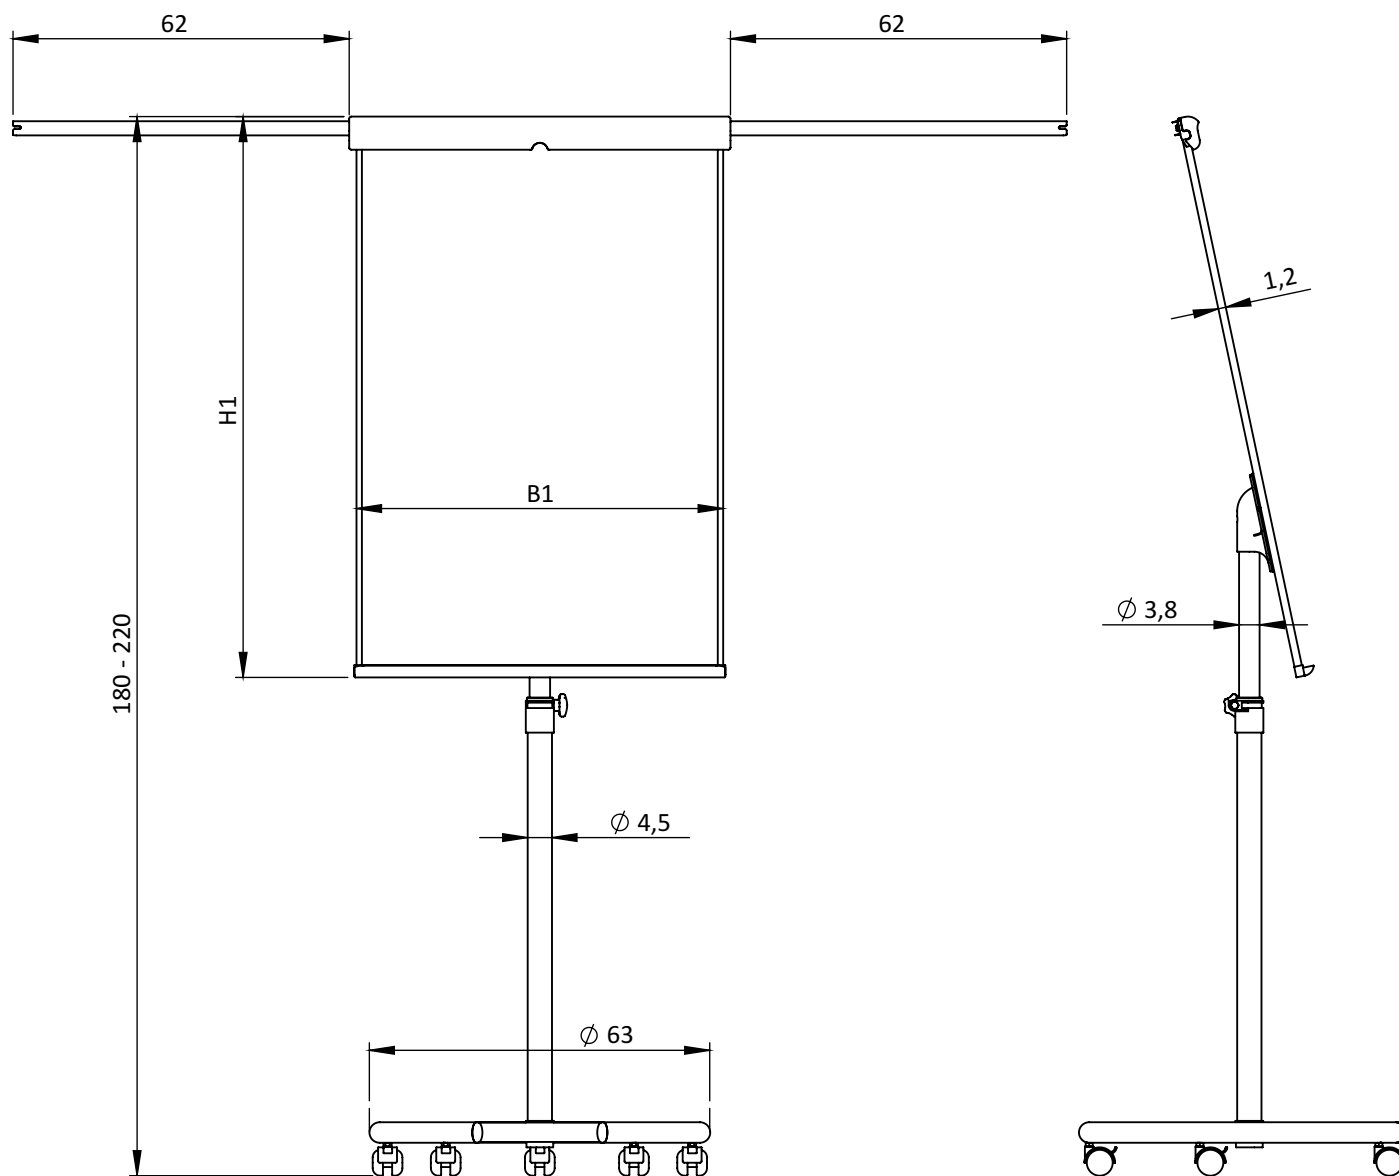

# FLIPCHART VARIO ROUND MOBILE

Dimensions in cm

Board size cm (w x h)	Code no.	B1	H1	Diagonale	Weight kg
68 x 105	1107073WW025	68	105	120	17