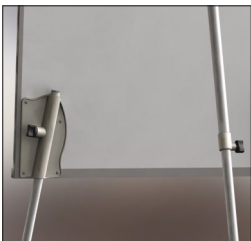

- Continuous adjustable to height 180 cm.
- Dry-wipe, melamine board with steel lacquered on front side - usable for write with special board fix and magnets.
- Upper plastic clap-ledge for paper block with 30 sheets.
- Board dimensions - 105x68 cm.

Detail of upper plastic clap-ledge

Height adjustable of flipchart (rear side)

Bottom fix put-off ledge

Board size cm (w x h)	Code no.	Weight brutto/ netto - kg	Package size cm
68 x 105	1107071WW030	13 / 10.5	114 x 78 x 9